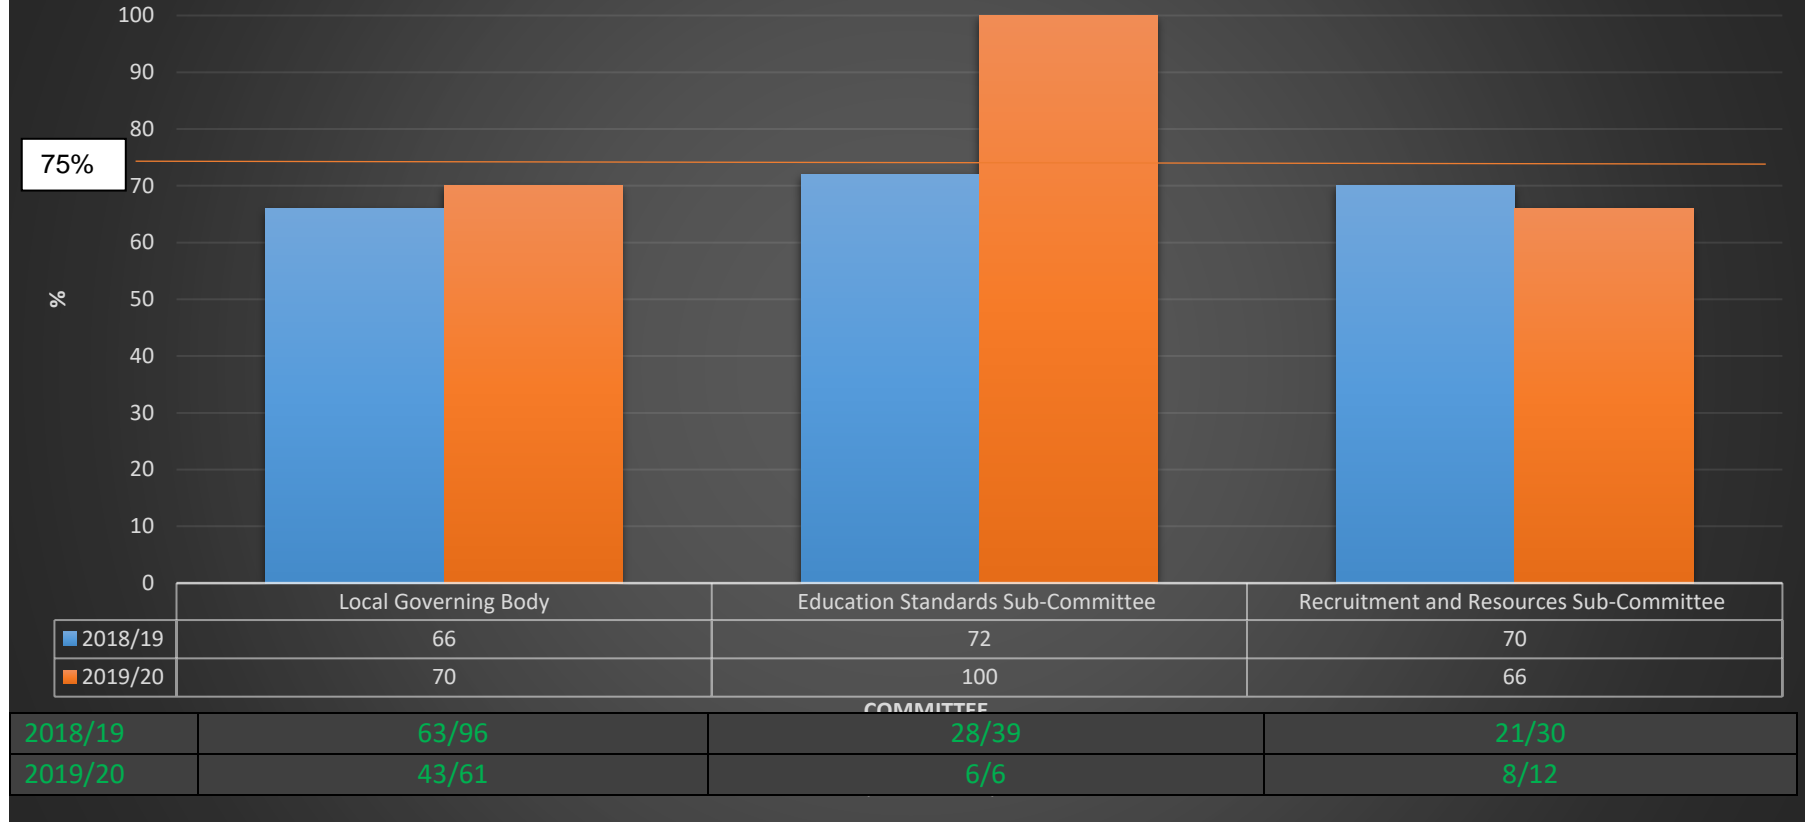

Governors Attendance 2018-19 and 2019-20

(Only voting members included in overall figures)

Governors Attendance (Local Governing Body) 2018-19 and 2019-20

Governors Attendance (Sub-Committees) 2018-19 & 2019-20