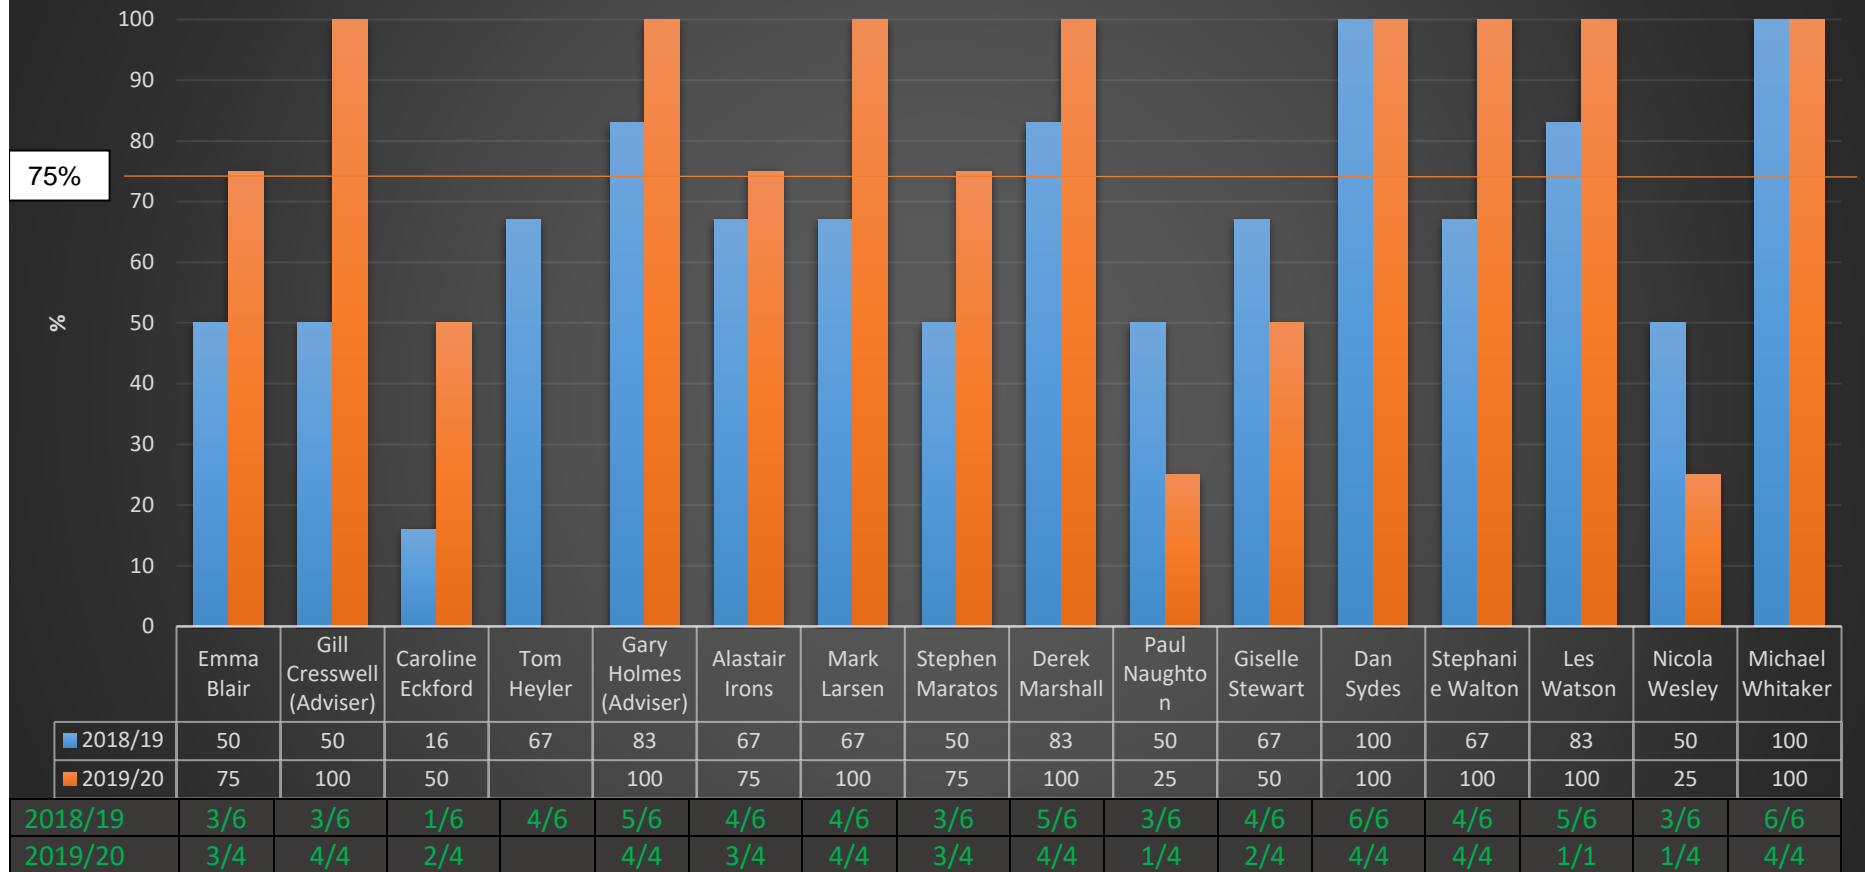

Governors Attendance 2018-19 and 2019-20

(Only voting members included in overall figures)

Governors Attendance (Local Governing Body) 2018-19 and 2019-20

Governors Attendance (Sub-Committees) 2018-19 & 2019-20